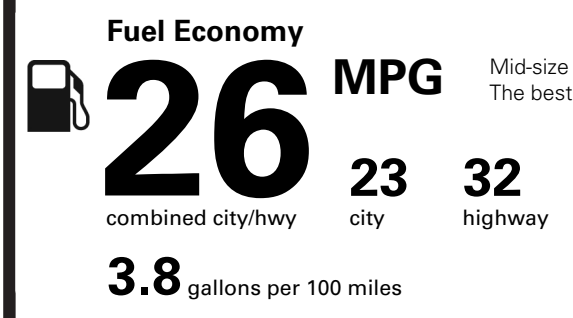

EPA DOT Fuel Economy and Environment

Gasoline Vehicle

Mid-size cars range from 14 to 141 MPG. The best vehicle rates 136 MPGe.

You spend $2,000 more in fuel costs over 5 years compared to the average new vehicle.

Annual fuel cost $1,900