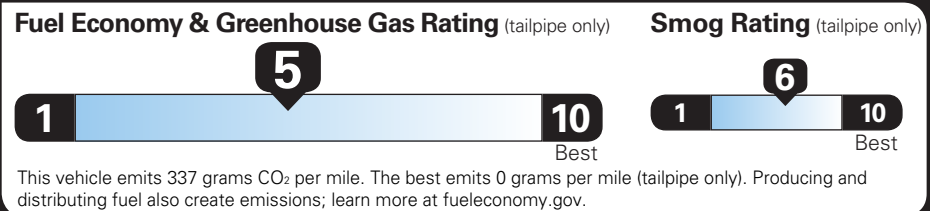

Actual results will vary for many reasons, including driving conditions and how you drive and maintain your vehicle. The average new vehicle gets 27 MPG and costs $7,500 to fuel over 5 years. Cost estimates are based on 15,000 miles per year at $3.25 per gallon. MPGe is miles per gasoline gallon equivalent. Vehicle emissions are a significant cause of climate change and smog.

fuelconomy.gov
Calculate personalized estimates and compare vehicles

GOVERNMENT 5-STAR SAFETY RATINGS

Overall Vehicle Score ★★★★★
Based on the combined ratings of frontal, side and rollover. Should ONLY be compared to other vehicles of similar size and weight.

Frontal Crash	Driver Passenger	★★★★★
Based on the risk of injury in a frontal impact. Should ONLY be compared to other vehicles of similar size and weight.		
Side Crash	Front seat Rear seat	★★★★★
Based on the risk of injury in a side impact.		
Rollover		★★★★★
Based on the risk of rollover in a single-vehicle crash.		

Star ratings range from 1 to 5 stars (★★★★★) with 5 being the highest.
Source: National Highway Traffic Safety Administration (NHTSA)
www.safercar.gov or 1-888-327-4236

PARTS CONTENT INFORMATION

FOR VEHICLES IN THIS CARLINE:
U.S./CANADIAN PARTS CONTENT: 55%
MAJOR SOURCES OF FOREIGN PARTS CONTENT: CHINA 19%

NOTE: PARTS CONTENT DOES NOT INCLUDE FINAL ASSEMBLY, DISTRIBUTION, OR OTHER NON-PARTS COSTS.

FOR THIS VEHICLE:
FINAL ASSEMBLY POINT: LANSING, MI U.S.A.
COUNTRY OF ORIGIN: ENGINE: UNITED STATES TRANSMISSION: UNITED STATES

This label has been applied pursuant to Federal law - Do not remove prior to delivery to the ultimate purchaser. *Includes Manufacturer's Recommended Pre-Delivery Service. Does not include dealer installed options and accessories not listed above, local taxes or license fees.

© 2009 General Motors LLC
GMLBL_PROD_0040 - 04/26/2020

Equipped with the safety and security of OnStar®

Visit onstar.com for details.
onstar.com/privacy

ORDER NO XQXSP2 SALES CODE E
SALES MODEL CODE 6DC79
DEALER NO 39308
FINAL ASSEMBLY: LANSING, MI U.S.A.

VIN 1G6DN5RK8L0152586 REISSUE
DEALER TO WHOM DELIVERED
BERT OGDEN CADILLAC
5001 S I69C
EDINBURG, TX 78539